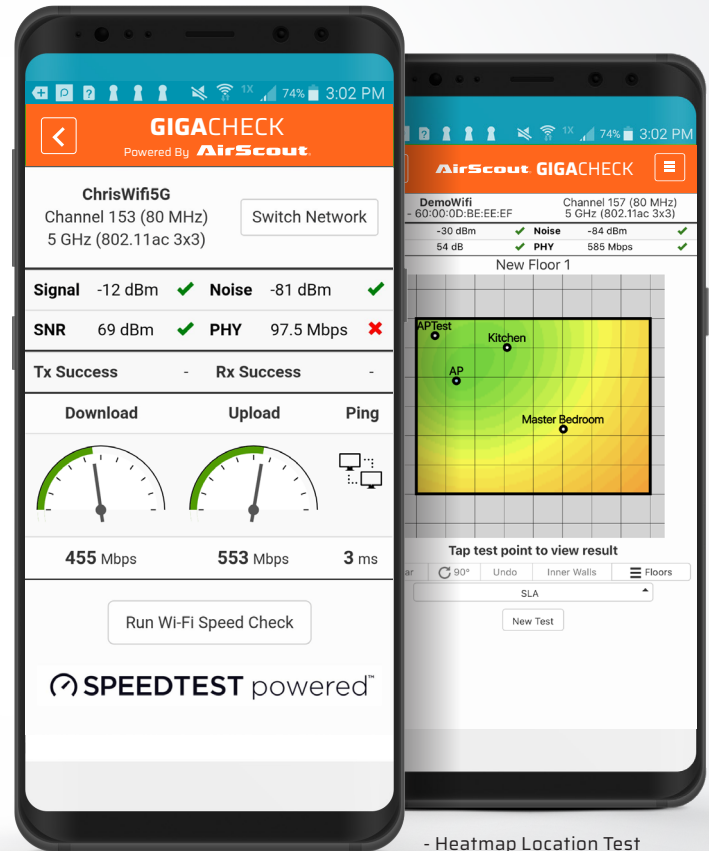

- Wi-Fi® Test Results

- Heatmap Location Test

TEMPO COMMUNICATIONS

Renewed Vision. Innovation Forward.

TempoCom.com | tel 800.642.2155